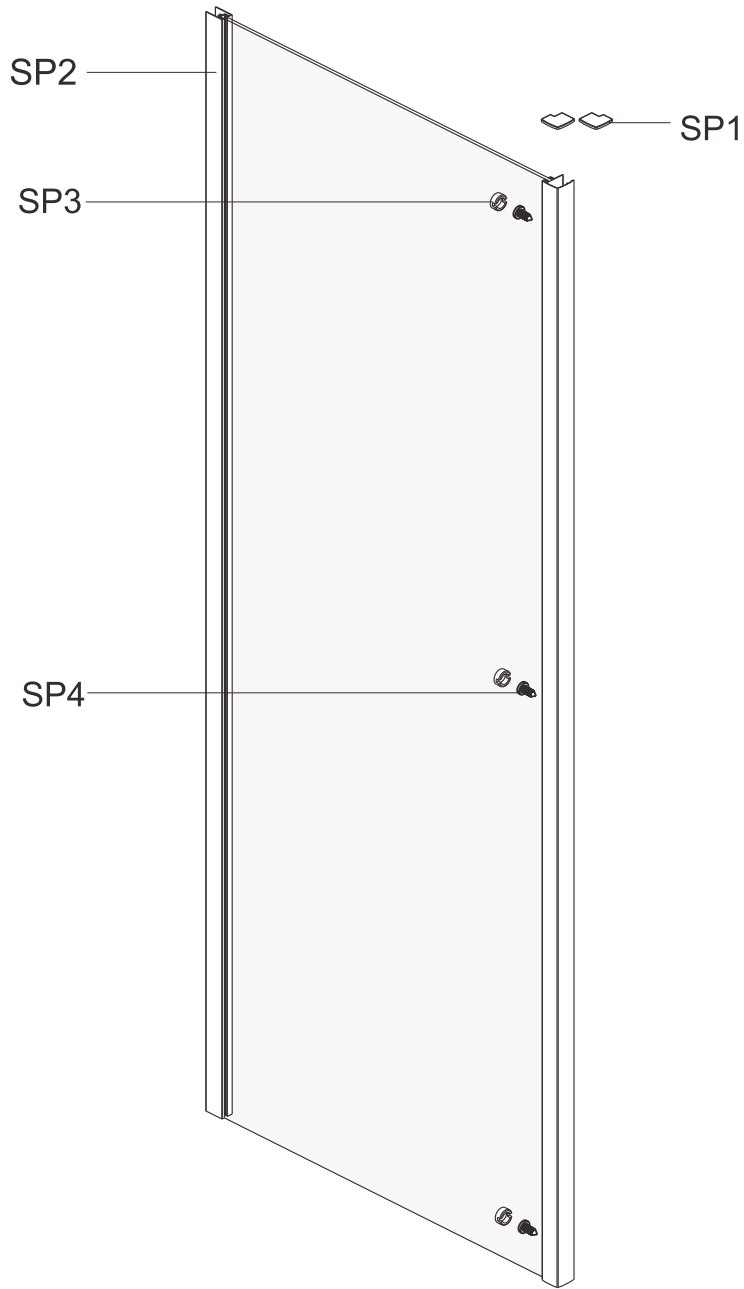

PARTS LIST

NO	Qty	Description
SP1	2	Profile cap L/R
SP2	1	Assembled framing side panel
SP3	3	Screw cap
SP4	3	Screw ST4x10