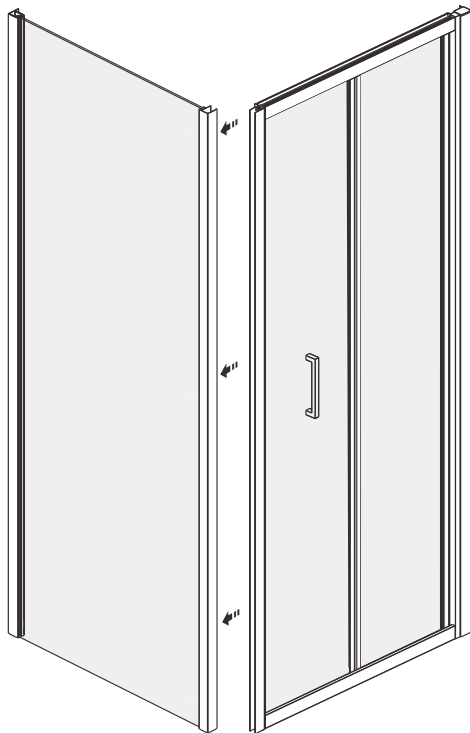

# USER MANUAL

Thank you for choosing Better Bathrooms.  
Please read this manual before installing your product  
and keep for future reference.

**better  
bathrooms**

**PRODUCT NAME-CARINA BI-FOLD DOOR & SIDE PANEL**  
**PRODUCT CODE-CARMBBI800 CARMBBI900 CARMBBISP800**  
**CARBBBI800 CARBBBI900 CARBBBISP800**

# Installation

**B** 01

SIZE	X,mm
800	741~781
900	841~881

SIZE	Y,mm
800	770~790
900	870~890

## Continue

**B** 02

**B** 03

**B** 04

Continue

**B** 05

Continue

**B** 06