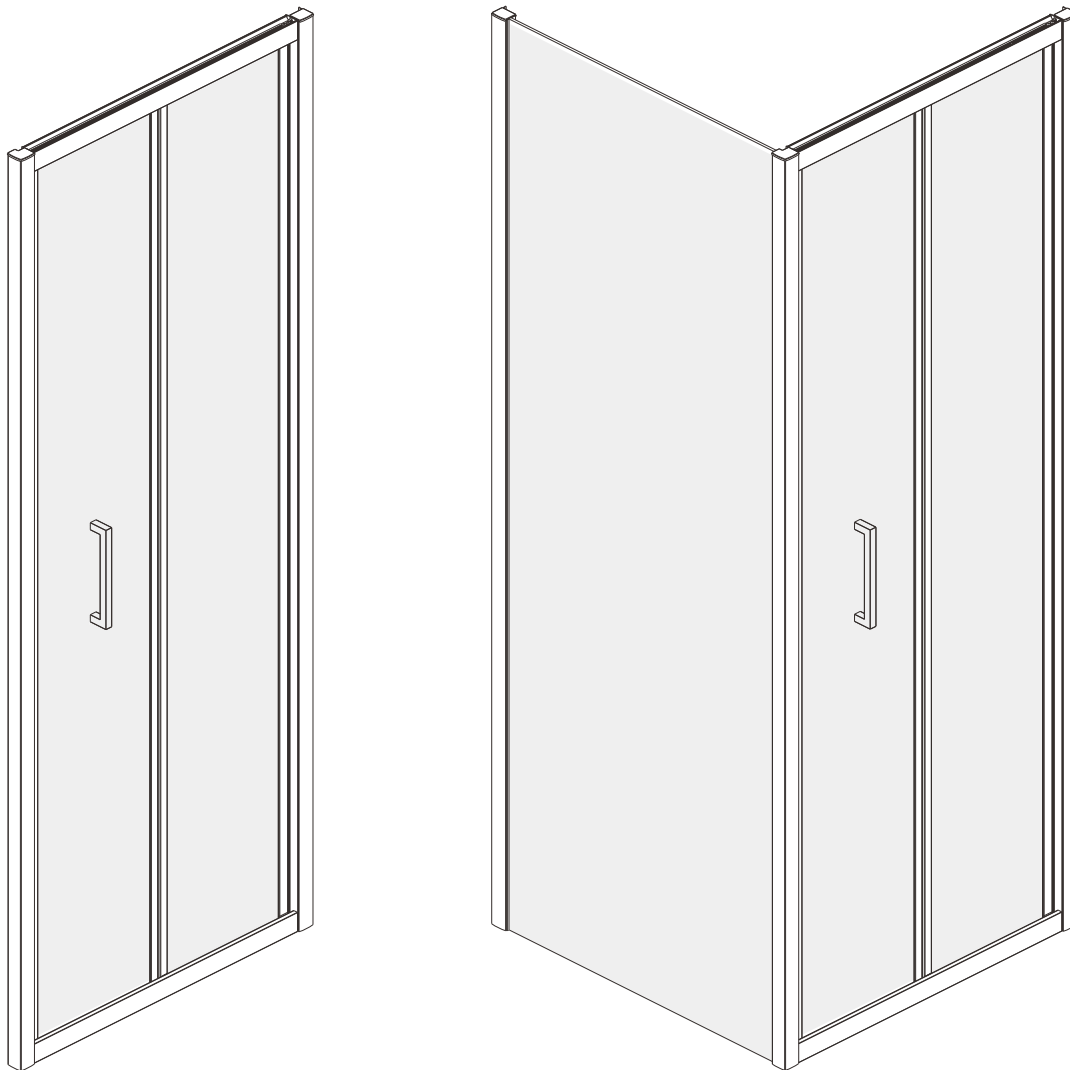

# USER MANUAL

Thank you for choosing Better Bathrooms.  
Please read this manual before installing your product  
and keep for future reference.

**better  
bathrooms**

**PRODUCT NAME-CARINA BI-FOLD DOOR & SIDE PANEL**  
**PRODUCT CODE-CARMBBI800 CARMBBI900 CARMBBISP800**  
**CARBBBI800 CARBBBI900 CARBBBISP800**