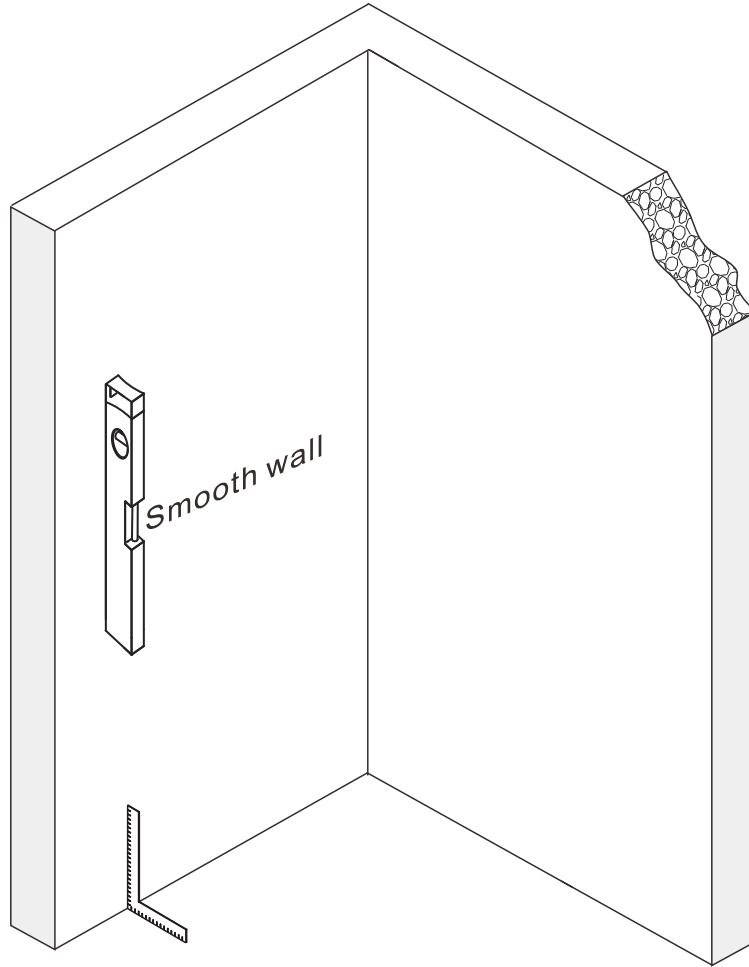

Preparation

Tools required