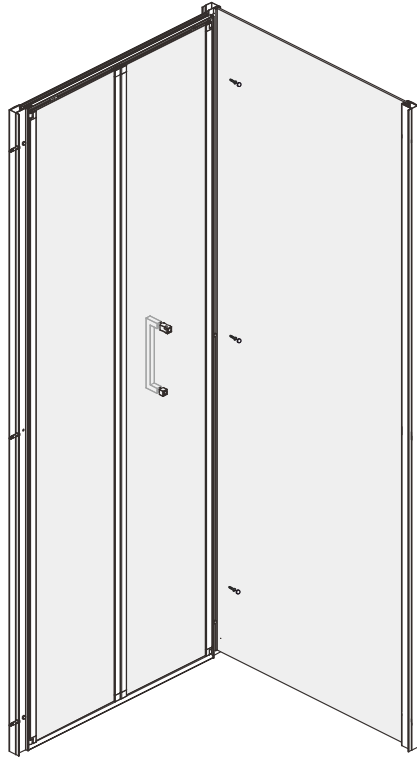

# USER MANUAL

Thank you for choosing Better Bathrooms.  
Please read this manual before installing your product  
and keep for future reference.

**better  
bathrooms**

**PRODUCT NAME-CARINA BI-FOLD DOOR & SIDE PANEL**  
**PRODUCT CODE-CARMBBI800 CARMBBI900 CARMBBISP800**  
**CARBBBI800 CARBBBI900 CARBBBISP800**

# Installation

**B** 01

SIZE	X,mm
800	741~781
900	841~881

SIZE	Y,mm
800	770~790
900	870~890

## Continue

**B** 02

**B** 03

**B** 04

Continue

**B** 05

Continue

**B** 06